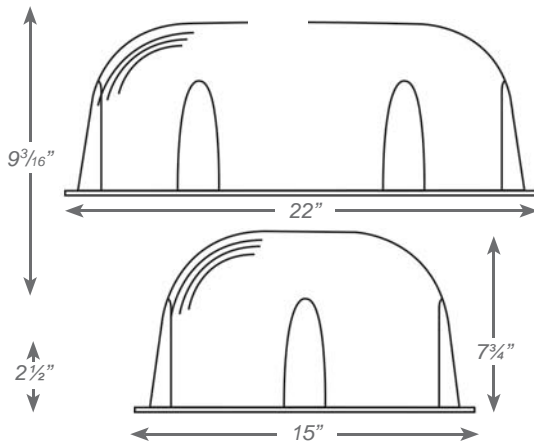

VANDAL SHIELDS

HOUSING / MOUNTING

- High-impact resistant polycarbonate material.
- Mounting hardware provided for easy installation in the field.

BG-1

VANDAL SHIELDS

HOUSING / MOUNTING

- High-impact resistant polycarbonate material.
- Mounting hardware provided for easy installation in the field.