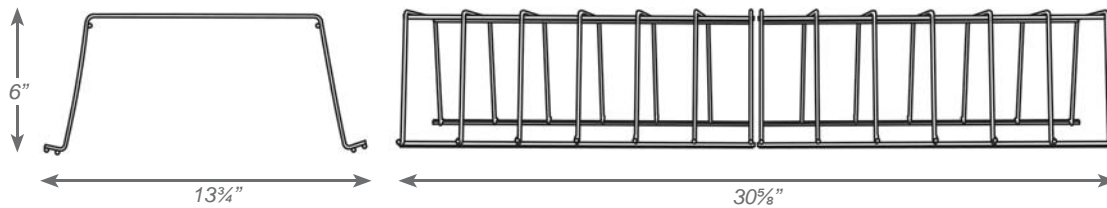

Job Name: _____

Type: _____

Part #: _____

Notes: _____

WIRE GUARDS

WIRE GUARD

- Durable 9-gauge steel construction.
- Mounting hardware provided for easy field installation.

WG-3