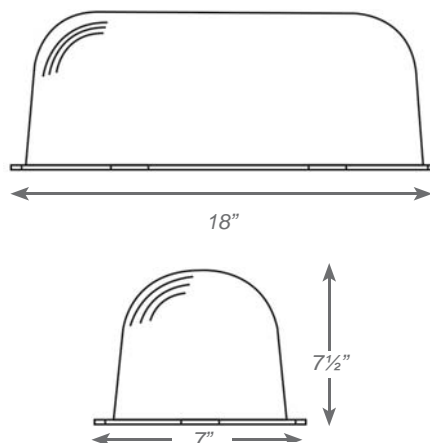

Job Name: _____

Type: _____

Part #: _____

Notes: _____

WIRE GUARDS

WIRE GUARD

- Durable 9-gauge steel construction.
- Mounting hardware provided for easy field installation.

VANDAL SHIELDS

HOUSING / MOUNTING

- High-impact resistant polycarbonate material.
- Mounting hardware provided for easy installation in the field.

VANDAL SHIELDS

HOUSING / MOUNTING

- High-impact resistant polycarbonate material.
- Mounting hardware provided for easy installation in the field.

BG-R1