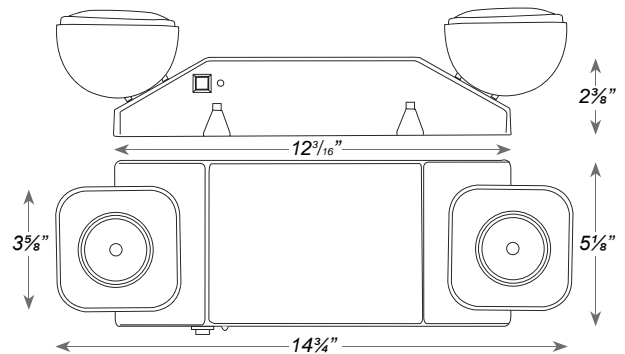

DIMENSIONS

ORDERING INFORMATION

MODEL	HOUSING COLOR		OPTIONS	
LLR-16	(blank)		SDT	Self-Diagnostics
	B	Black	HTR	Internal Heater
			USA	Assembled In USA
			LED	3.3W High Lumen White LED Lamps¹
			PLED	5.0W High Lumen White LED Lamps¹