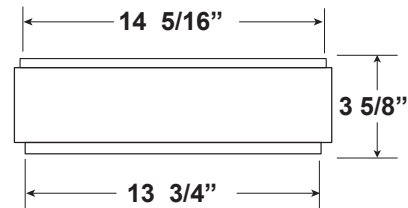

Discontinued 02/28/2024

LLFD315-L15-30K-BN

Modern Decorative Drum with a White Acrylic Diffuser and Satin Nickel Decorative Band provides both direct and indirect lighting.

Available as Surface Mount and Pendant.

Light Source: 120V/24W/1850lm 30K/80CRI

Notes/Warranty/Certifications

- Triac Dimming: See List of Preferred Dimmers
- ETL Listed For Damp Locations.
- Energy Star Listed
- RoHS Compliant
- 50K Life Hours
- 1 Year Against Manufacturing Defects on Body and Diffuser.
- 5 Years on LED.

PD- Pendant Kit

Part Number	Options
LLFD315-L15-30K-BN	PD Pendant Kit (includes 1-6" & 1-7" Stems)

Preferred Dimmers

LE 80CRI LUTRON S-600H-WH, LUTRON LG-603PH-AL, LEVITON 6631-LW,
LUTRON DIVA, DVCL-153P, LUTRON DV6200P-WH, LUTRON SKYLARK S-600P