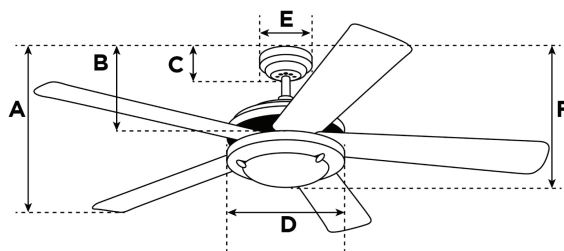

Caution

This ceiling fan has thin blades and operates at higher speeds than traditional ceiling fans. Severe injury can result if any part of the body comes in contact with these fast-moving blades. For safe operation, this product must be installed with a minimum clearance of 10 feet from the floor to the lowest edge of the fan blades.

Dimensions

A. Top of Canopy to Bottom of Blades33"
B. Top of Canopy to Bottom of Switch HouseN/A
C. Top of Canopy to Bottom of Canopy3"
D. Width of Motor Housing11.8"
E. Width of Canopy7.5"
F. Top of Canopy to Bottom of GlassN/A