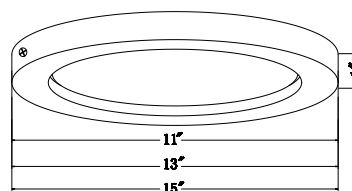

LL43501

LED Flat Lens Ceiling or Wall Mount Fixture. Available in 3 Sizes and 2 Finishes.

Finishes: Brushed Nickel (BN) and White (WH).
*Oil Rubbed Bronze (ORB) by Special Order.

Construction:

- Steel Frame Construction
- Frosted Acrylic Lens

Dimensions:

- LL43501-11: 11.00"OD x 1.00"H
- LL43501-13: 13.00"OD x 1.00"H
- LL43501-15: 15.00"OD x 1.00"H

Light Source:

- LL43501-11: 120V/15w/1000lm Del@/90CRI/Dimmable
- LL43501-13: 120V/20w/1450lm Del@/90CRI/Dimmable
- LL43501-15: 120V/30w/1900lm Del@/90CRI/Dimmable
- Available in 30K and 40K