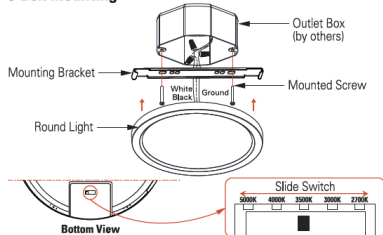

J-Box Mounting

PART #	FINISH
LL4352-17-5MCT	WH BN