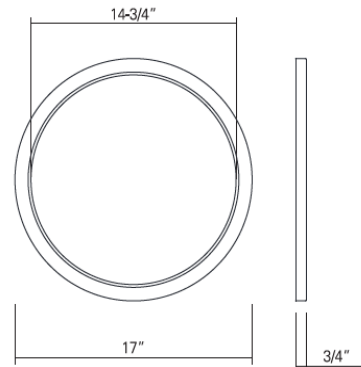

LL4352-17-5MCT

17" Slim Flush Mount with Selectable MCT. Available in 2 Finishes

Materials:

Housing: Steel Backplate with Thermoplastic Trim

Lens: Frosted Polycarbonate

Dimensions: 17.00"OD x 0.75"H

Finishes: White (WH) and Brushed Nickel (BN)

Light Source: 120V/MCT/90CRI/Dimming

- MCT: Selectable Color Temps 27K/30K/35K/40K/50K
- See Chart for Wattage and Lumens

Notes/Certifications/Warranty:

- 120V
- Dimmable by TRIAC and ELV, 10-100%
- Includes Mounting bracket 3" or 4" J-Box wall or ceiling applications
- CSAus for Damp Locations
- Energy Star Listed
- CEC JA8 Compliant
- LED Source: 5 Year Limited Warranty
- Other Components: 1 Year Limited Warranty

MCT Wattage & Lumen Chart			
Color Temp.	Wattage	Lumens (Source)	Lumens (Delivered)
27K	30.6	2606	1849
30K	30.9	2776	1997
35K	31.1	2940	2108
40K	30.7	2897	2073
50K	30.5	2821	1987