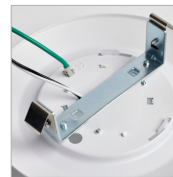

INCLUDED MOUNTING ACCESSORIES

Retrofit 4" Recessed Cans – 5" Only