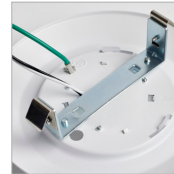

# LL62-1752-WH-7-30K-6PK

7" Round Surface Mount in White Aluminum  
Contractor 6 Pack

**Dimensions:** 7.01"OD x 0.71"H

**Light Source:** 120V/16w/900lm Del@30K/90+CRI/TRIAC Dimming

**Notes/Certifications/Warranty:**

- 120V
- 6 Fixtures per Pack
- Includes Mounting Accessories
- Medium Base Adapter Included
- -20°C (-4°F) to a maximum of +40°C (+104°F)
- cETLus Rated for Wet Locations
- Energy Star Rated
- California T24 Compliant
- JA8 Compliant
- FCC Compliant
- 50K Life Hours
- 5 Year Limited Warranty

**INCLUDED MOUNTING ACCESSORIES**

Retrofit 4" Recessed Cans – 5" Only

Mounting Bracket for 4" Retrofit Can

Retrofit 5"/6" Recessed Cans – 7" only

Torsion Springs for 5/6" Retrofit Can

<b>PART #</b>
<b>LL62-1752-WH-7-30K-6PK</b>