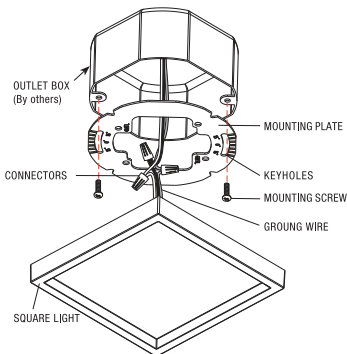

J-Box Mounting

ORDERING INFORMATION

Part #	Finish	Color Temp.
LL8548-LED	BN BLK ORB WH	30K 40K