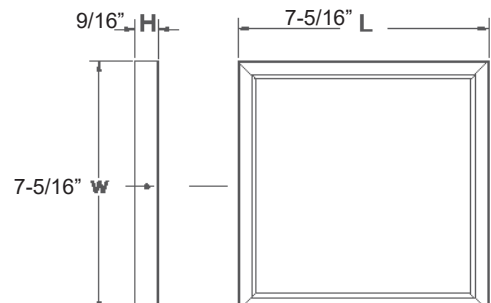

LL8548-LED

7" LED Flat Panel Available in 4 Finishes, 30K or 40K

Construction: Steel Frame
Diffuser: Acrylic

Finishes: Brushed Nickel (BN), Black (BLK), Oil Rubbed Bronze (ORB), and White (WH)

Dimensions: 7.3125"SQ x 0.5625"H

Light Source *Dedicated LED:* 120V/15W/907lm
Del/90CRI/Dimmable
• Available in 30K or 40K

Installation: Mounting Bracket (*Included*): Accommodates 4" J-Box applications

Notes/Certifications/Warranty

- 120V
- Dimming: TRIAC or ELV, 10-100%
- cCSAus Listed for Wet Locations
- Energy Star Rated
- 50K Life Hours
- 5 Year Limited Warranty on LED
- 1 Year Limited Warranty on Other Components