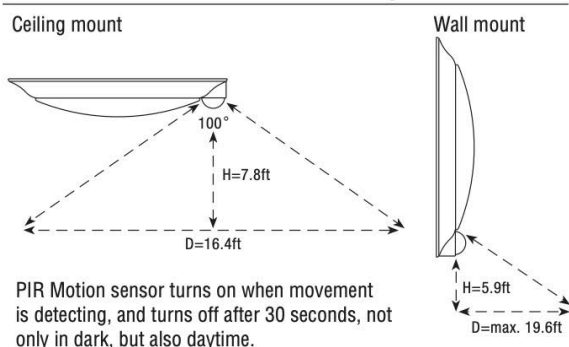

Sensor Detection Range

Part #
LL8556-7R-9C-WH-MS