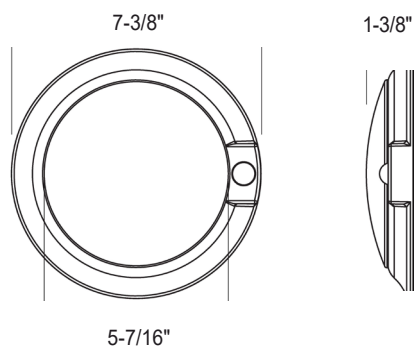

Job Name: _____

Type: _____

Part #: _____

Notes: _____

LL8556-7R-9C-WH-MS

7" LED Low Profile Disc Light in White with Motion Sensor.

Lens: Polycarbonate

Body Material: Aluminum

Dimensions: 7.375" OD x 1.375"H

Light Source: 120V/15.3W/902lm Del@30K/90CRI/Dimmable

Mounting: Mounting bracket included for installation in 3" or 4" J-Box applications

Notes/Certifications/Warranty:

- 120V
- Dimmable TRIAC/ELV, 10-100%
- Beam Angle 110°
- Energy Star Listed
- Motion Sensor: Automatically turns lights ON when Motion is Detected and Off after 30 Seconds of No Motion
- JA8 Listed
- cCSAus Listed for Wet locations
- Suitable for use in closets when installed in accordance to NEC Section 410.16 (C)(1)
- 50K life Hours
- LED Light Source: 5 Year Limited Warranty
- Non-Electrical: 1 Year Limited Warranty

Sensor Detection Range

Part #
LL8556-7R-9C-WH-MS