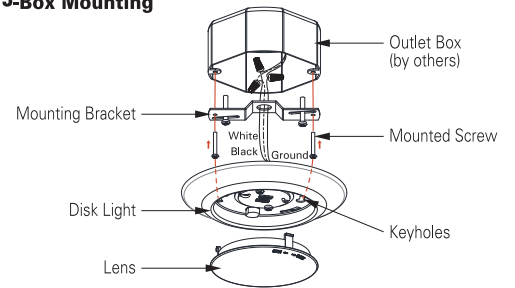

J-Box Mounting

ORDERING INFORMATION

Part #	Color Temp.	Options
LL8556-LED-HO90	MCT	(Blank) No Retrofit R: Retrofit