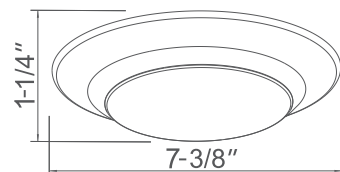

LL8556-LED-HO90

6" LED Low-profile disc light with frosted polycarbonate lens.

Construction: Steel Frame

Dimensions: 7.375"OD x 1.25"H

Finish: White (WH)

Light Source: 120V/15.5W/972lm/MCT/90CRI/Dimming

• MCT Selectable: 27K, 30K, 35K, 40K, 50K

Notes/Certifications/Warranty:

- 120V
- Dimmable TRIAC and ELV, 10-100%
- Mounting bracket included to fit most 3" or 4" J-Box applications
- Retrofit (R) option available, includes torsion springs and MB base adapter for mounting in 5/6" housings.
- Energy Star Rated
- cCSAus listed for wet locations.
- Suitable for use in closets when installed in accordance to NEC Section 410.16 (C)(1)
- 5 Year Limited Warranty on LED Light Source
- 1 Year Limited Warranty on Housing and Frame

White (WH)