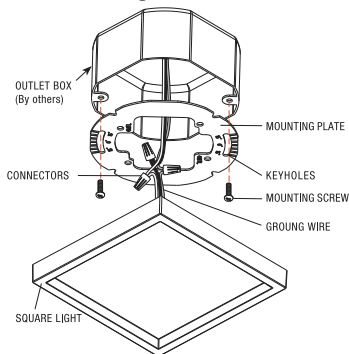

J-Box Mounting

ORDERING INFORMATION

Part #	Finish	Color Temp.
LL8748-LED	BN ORB WH	30K 40K