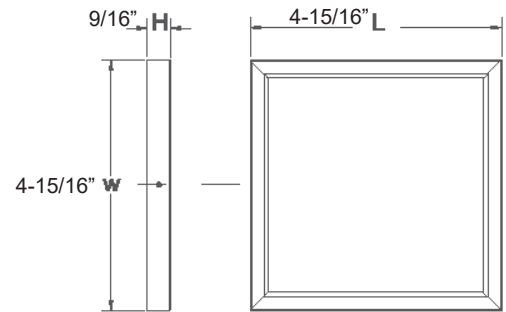

LL8748-LED

5" LED Flat Panel Available in 3 Finishes, 30K or 40K

Construction: Steel Frame
Diffuser: Acrylic

Finishes: Brushed Nickel (BN), Oil Rubbed Bronze (ORB), and White (WH)

Dimensions: 4.9375"SQ x 0.5625"H

Light Source *Dedicated LED:* 120V/10W/625lm Del/90CRI/
Dimmable
• Available in 30K or 40K

Installation: Mounting Bracket (*Included*): Accommodates 4" J-Box applications

Notes/Certifications/Warranty

- 120V
- Dimming: TRIAC or ELV, 10-100%
- cCSAus Listed for Wet Locations
- Energy Star Rated
- 50K Life Hours
- 5 Year Limited Warranty on LED
- 1 Year Limited Warranty on Other Components