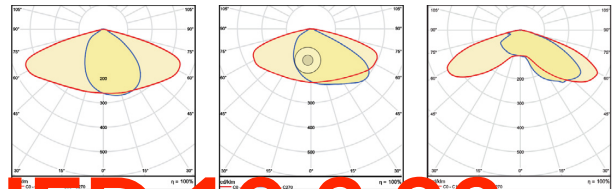

OPTICS

DISCONTINUED 10.2.23

Nominal Wattage	Lumens	Efficacy
40W	4,800	120
60W	7,200	120

PART #	WATTAGE	CCT	OPTICS	FINISH	OPTIONS & ACCESSORIES
LLDC160-90	40W 60w	40K 50K	T2-Type II T3-Type III T4-Type IV	BRZ-Bronze (Standard)	PC-120v-277V Photocell V1*-480/347V INPUT (120-277V Standard) *NOT AVAILABLE WITH PHOTOCELL

When specifying options, please check with your Lumencia rep for availability and lead time. Please note any finish other than Bronze (BRZ) is non-cancelable and nonreturnable. Any modified product, any selected options added to standard products, deem order non-cancelable and non-returnable.