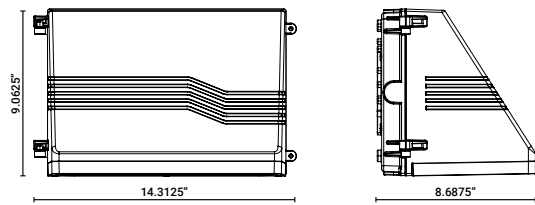

LLDC160-90

14" Wallpack with a Die Cast Aluminum Body and Impact Resistant Glass Lens

Finishes: Bronze (BRZ)

Dimensions: 14.312"L x 9.062"H x 11.69"E

Notes/ Certifications/Warranty

- Universal Voltage- 120-277V Standard
- Power Factor >0.90 - THD <20
- Can be Surface Mounted over an Existing 4" Outlet Box or Surface Wired through a 1/2" Conduit Entry
- Additional Conduit entries Available for Photocells & other Components
- Dark Sky
- cETLus Listed for Wet Locations
- IP-65 Rated
- Standard Operating Temperature -20°C to 40°C.
- 5 Year Warranty

OPTICS

DISCONTINUED 10.2.23

Nominal Wattage	Lumens	Efficacy
40W	4,800	120
60W	7,200	120

PART #	WATTAGE	CCT	OPTICS	FINISH	OPTIONS & ACCESSORIES
LLDC160-90	40W 60w	40K 50K	T2-Type II T3-Type III T4-Type IV	BRZ-Bronze (Standard)	PC-120v-277V Photocell V1*-480/347V INPUT (120-277V Standard) <small>*NOT AVAILABLE WITH PHOTOCELL</small>