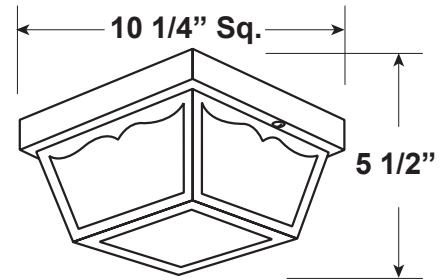

LLFC322

LLFC312

10.25" Square Ceiling Mounted Light with Scalloped Edges.

Construction:

- Rust and Fade Resistant Composite Construction with Powder coated Aluminum Base.

Finishes: Black (BLK) and White (WH)

Light Sources:

- **LLFC322-LE8:** 120V/13W/80CRI/1140LM@30K, 1280LM@40K/TRIAC
- **LLFC322-LE12:** 120V/14W/80CRI/1430LM@30K, 1500LM@40K/TRIAC
- **LLFC322-LE18:** 120V/22W/80CRI/1950LM@30K, 2130LM@40K/TRIAC

LLFC322-L18U-40K: UNV/22W/74CRI(TYP)/1824LM@40K (Non-Dimming)

LLFC312-2MB: Requires 2 x 120V/60W Max Medium Base Lamp (Not Included)

Notes/Certification/Warranty:

- Optional Photocell (for LE8, LE12, and LE18 Versions only)
- Optional Motion Sensor (for LE8 and L18U Versions only)
- Assembled in the USA
- LED Operating Temperature -40°C to +40°C
- RoHS Compliant
- Energy Star Rated
- cULus Listed For Damp Locations
- 5 Year Warranty on LE8 Versions
- 3 Year Warranty on L9U Version
- 1 Year Warranty on Medium Base Version

LLFC322
LLFC312

PART #	COLOR TEMP.	FINISH	DIFFUSER	OPTIONS
LLFC322-LE8 LLFC322-LE12 LLFC322-LE18	30K 40K	BLK WH	F-Frosted Polypropylene CG- Clear Glass	M- Motion Sensor P- Photocell
PART #	FINISH	DIFFUSER	OPTIONS	
LLFC322-L18U-40K	BLK WH	F-Frosted Polypropylene CG- Clear Glass	M-Motion Sensor	

*Energy Star Rated when fitted with LE8, LE12 and L9U Light Sources

Recommended Dimmers for LE8: and LE12 Light Sources: LUTRON S-600H-WH, LUTRON LG-603PH-AL, LEVITON 6631-LW, LUTRON DIVA DVCL-153P, LUTRON DV6200P-WH, LUTRON SKYLARK S-600P

PART #	FINISH	DIFFUSER	OPTIONS
LLFC312-2MB[^]	BLK WH	F-Frosted Polypropylene CG- Clear Glass	NL- No Lamp LWE¹-120v/9.5w/800lm@3K/80CRI LCE¹-120v/9.5w/800lm@4K/80CRI ¹LWE and LCE Medium Base Lamps are available for purchase with the MB Light Source. UL Listed, Energy Star, Triac Dimming, Rated for 15,000 Hours, 3 Year Limited Warranty.

[^] Requires MOQ of 50 Pieces

Recommended Dimmers for LWE/LCE: LEVITON IPL06-10Z, LEVITON 6674, LEVITON DECORA 6672, LUTRON DVCL-153P, LUTRON DIVA VCL-153P