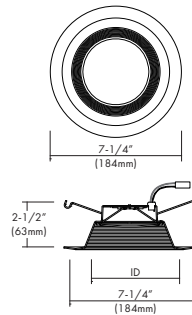

Discontinued 10/25/2023

LLRT56ICA-FR
Lumencia Fire Rated Housing with Two LED trim Options
Airtight IC Housing, Fire Rated for 2-Hours.

LLFR56 6" LED Trim for Use with LLRT56ICA-FR Recessed Housing

Available in Baffle and Smooth Trim

120V/12W/810lm TRIAC Dimming
Wet Location Rated