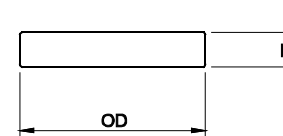

LLRT8 SERIES

White LED Disc Lights Available in 3 Sizes.

Body Material: Polycarbonate Construction

Lens: Glass

See Ordering Section For Performance, Dimensions, and Finishes.

Mounting: Mounts to J-Box or retrofit to recessed can

- Accessories Included

Notes/Certifications/Warranty:

- 120V TRIAC Dimming Standard. 0-10V Dimming by Special Order. (300 piece MOQ and Longer lead times apply)
- ETL Listed for Damp Locations
- 50K Life Hours
- Energy Star Rated
- LED Light Source: 5 Year Limited Warranty
- Non-Electrical: 1 Year Limited Warranty

J-Box Mounting